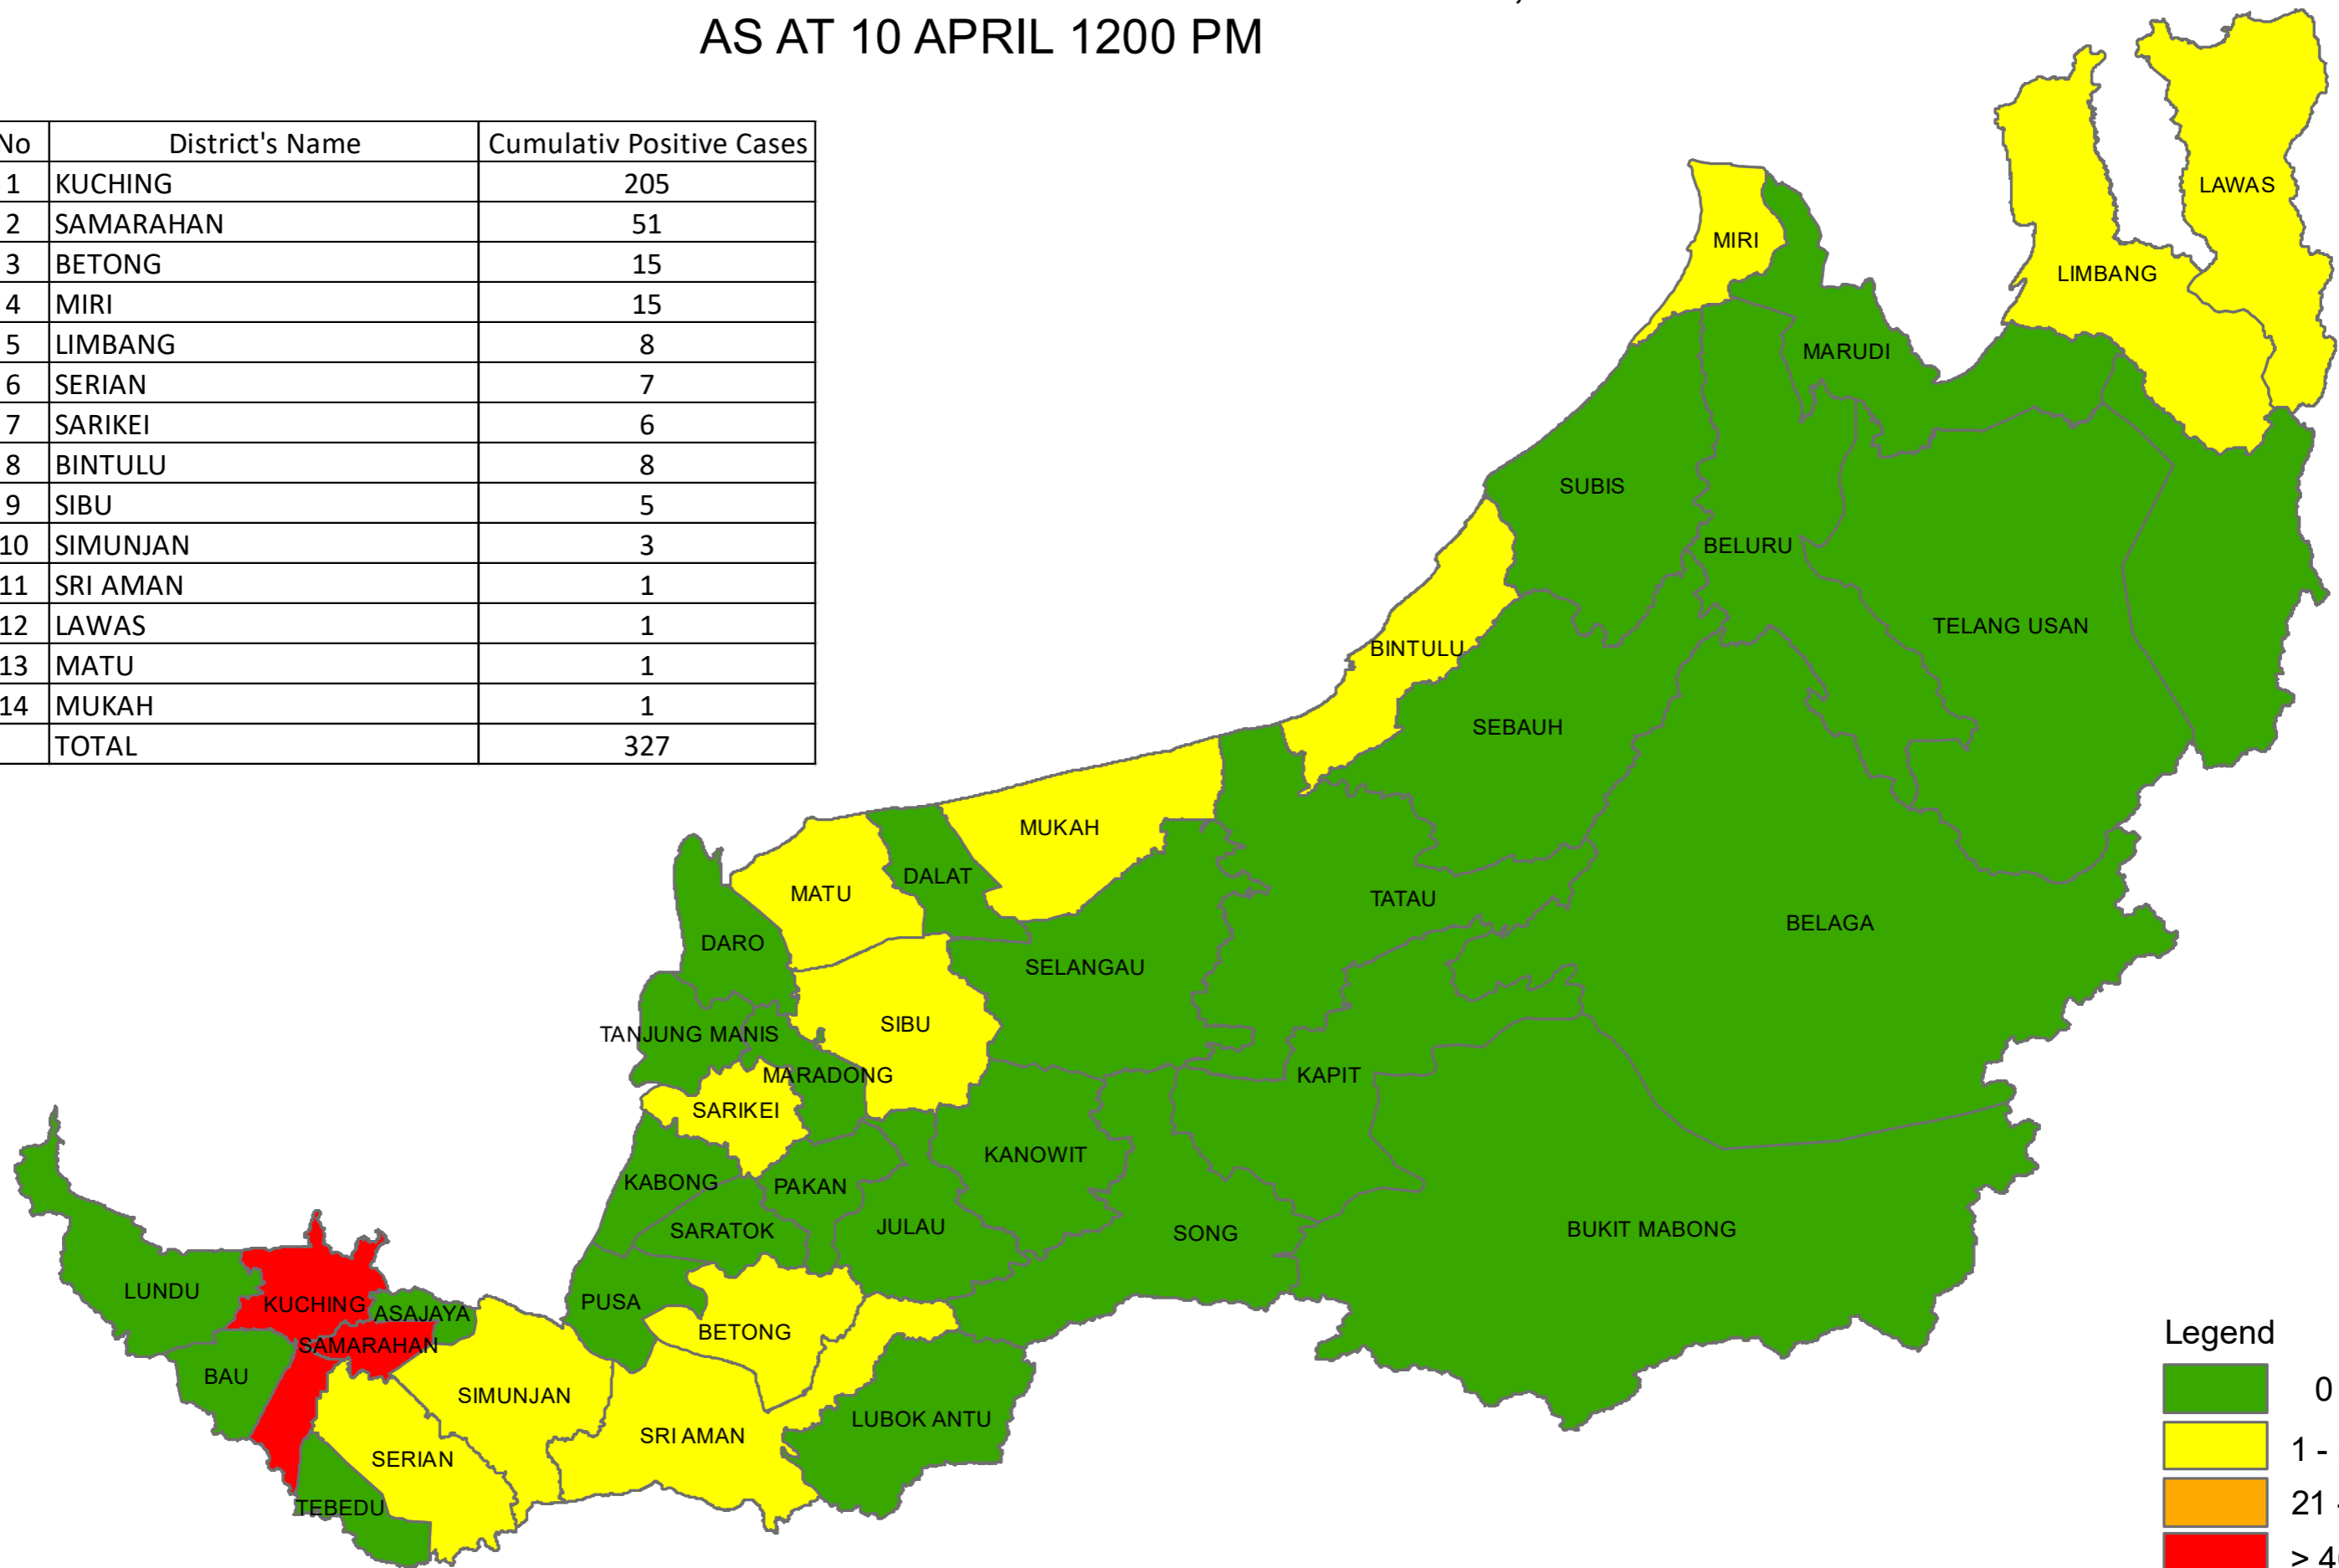

# COVID-19 CUMULATIVE POSITIVE CASES DISTRICT MAP, SARAWAK AS AT 10 APRIL 1200 PM

No	District's Name	Cumulativ Positive Cases
1	KUCHING	205
2	SAMARAHAN	51
3	BETONG	15
4	MIRI	15
5	LIMBANG	8
6	SERIAN	7
7	SARIKEI	6
8	BINTULU	8
9	SIBU	5
10	SIMUNJAN	3
11	SRI AMAN	1
12	LAWAS	1
13	MATU	1
14	MUKAH	1
	TOTAL	327

DATE : 10.04.2020